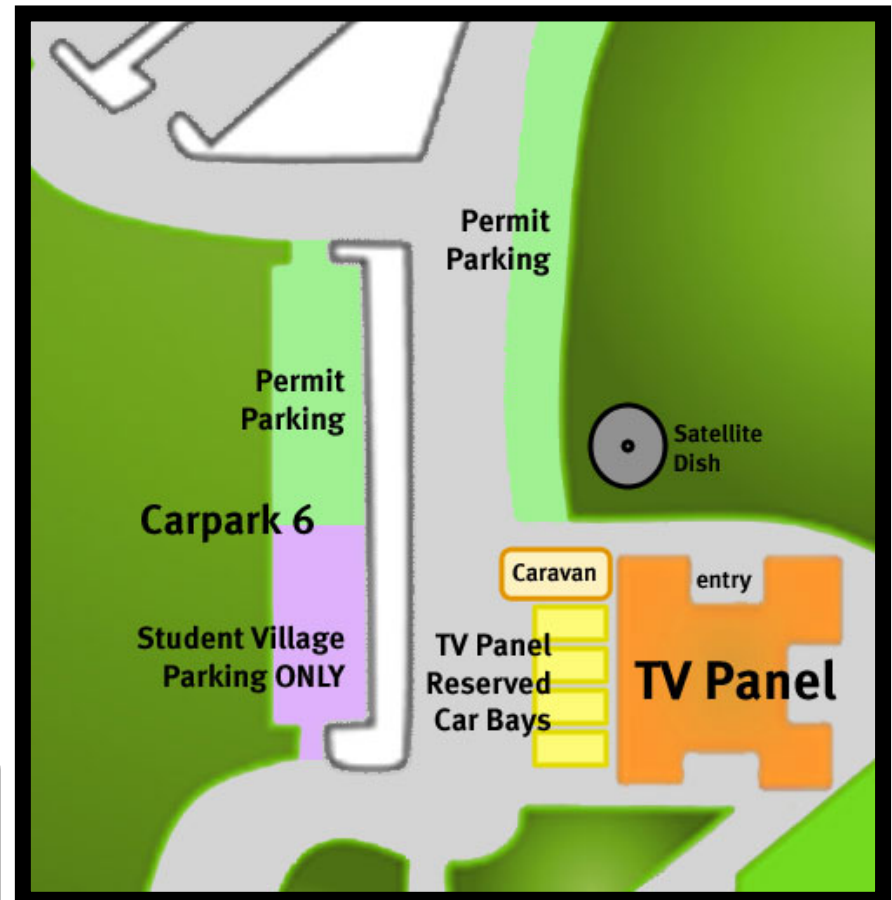

Finding the TV Panel

Enter the second entry on South Street if travelling from the freeway or train station, or the first entry if travelling from Fremantle.

Go **RIGHT** at the roundabout and follow the road all the way until you reach carpark 6 and the building with the satellite dish and caravan out the front.

Parking.

Please park in the TV Panel Reserved Car Bays out front of our building (next to the caravan) or in the GREEN permit parking areas.